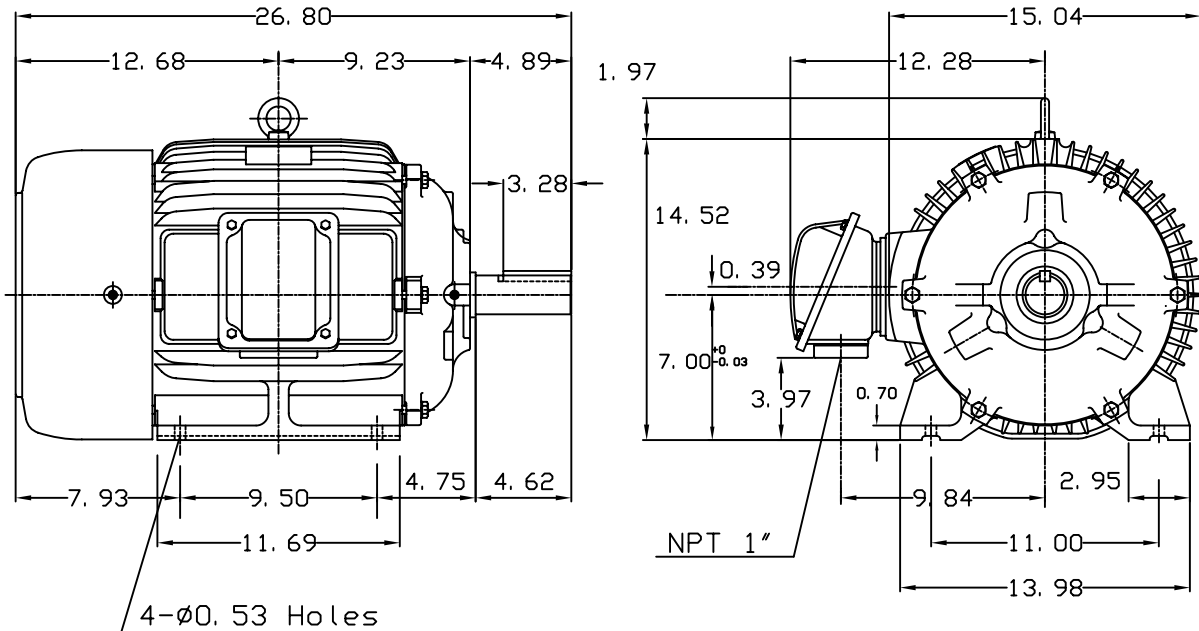

DATE
JUNE 21, 2005
CATALOG NO.
EP0254-50

OUTLINE DIMENSIONS
3-PHASE INDUCTION MOTOR

MOTOR TYPE:
AEHH8N
FRAME NO. 284T

Pole	HP	KW	Hz	VOLT	Syn. Speed RPM
4	25	18.5	50	190/380	1500

Ins	Rating	Dimension in	Approx Weight	Bearings	
F	CONT.	inches	429 lbs.	DE: 6311ZZ	NDE: 6310ZZ

Totally Enclosed Fan Cooled Type. Squirrel-cage Rotor.

4- ϕ 0.53 Holes

DWN.	J. H. LIANG	11-30-98
CHKD.	C. H. KAD	12-26-98
APPD.	Y. B. HUANG	12-26-98

TEC Westinghouse

DWG NO.
31057H360000