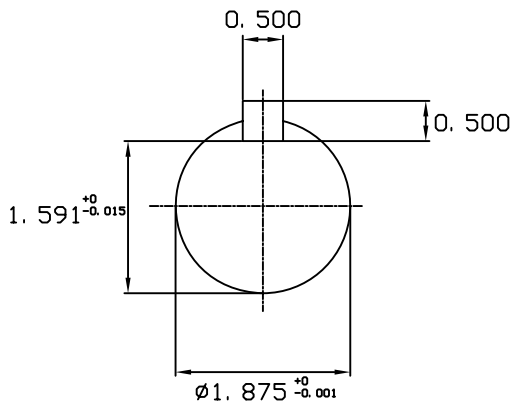

DATE
JUNE 21, 2005
CATALOG NO.
EP0254-50

OUTLINE DIMENSIONS
3-PHASE INDUCTION MOTOR

MOTOR TYPE:
AEHH8N
FRAME NO. 284T

Pole	HP	KW	Hz	VOLT	Syn. Speed RPM
4	25	18.5	50	190/380	1500

Ins	Rating	Dimension in	Approx Weight	Bearings	
F	CONT.	inches	429 lbs.	DE: 6311ZZ	NDE: 6310ZZ

Totally Enclosed Fan Cooled Type. Squirrel-cage Rotor.

4- ϕ 0.53 Holes

DWN.	J. H. LIANG	11-30-98
CHKD.	C. H. KAD	12-26-98
APPD.	Y. B. HUANG	12-26-98

TEC Westinghouse

DWG NO.
31057H360000